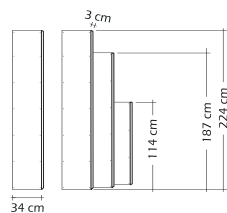

MODULAR SYSTEMS

POMBAL

DIMENSIONS (cm/in)

/1/ H224 W151 D34 cm / H88 W59 D13" **/2/** H114 W148 D34 cm / H45 W58 D13" **/3/** H224 W181 D34 cm / H88 W71 D13" **/4/** H224 W255 D34 cm / H88 W100 D13"

*Concrete melamine finish, only available for 224 cm sides.

MAKE YOUR OWN COMPOSITION

SIDE + SHELVES

SIDE

SETS OF 2 AND 3 SHELVES

ACCESSORIES