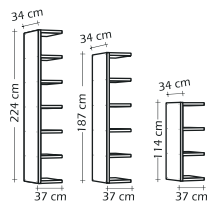

MAKE YOUR OWN COMPOSITION

SIDE + SHELVES